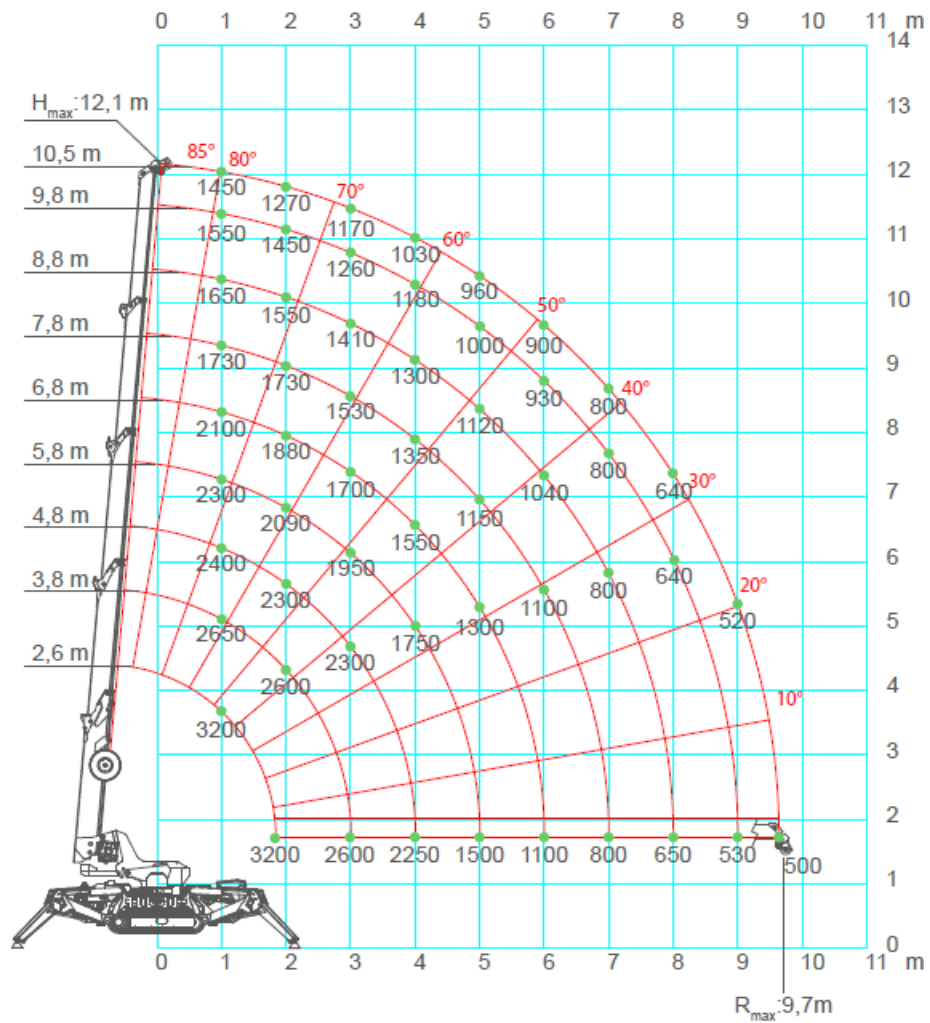

SPX532 - MAIN BOOM

SPX532 - JIB1000.2H1MX